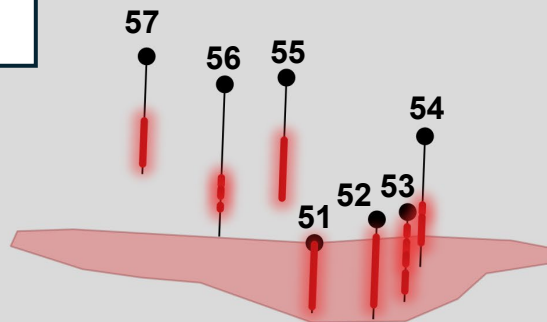

K1 Deposit: Plan View

Drill Highlights

- CCM-23-57: 171m @ 0.98% CuEq
- CCM-23-55: 231m @ 0.740% CuEq
- CCM-23-54: 79.6m @ 0.805% CuEq
- CCM-23-53: 25.1m @ 0.744% CuEq
- CCM-23-56: 24.3m @ 0.692% CuEq
- CCM-23-51: 104.8m @ 0.56% CuEq
- CCM-23-52: 103m @ 0.57% CuEq

Open Mineralization